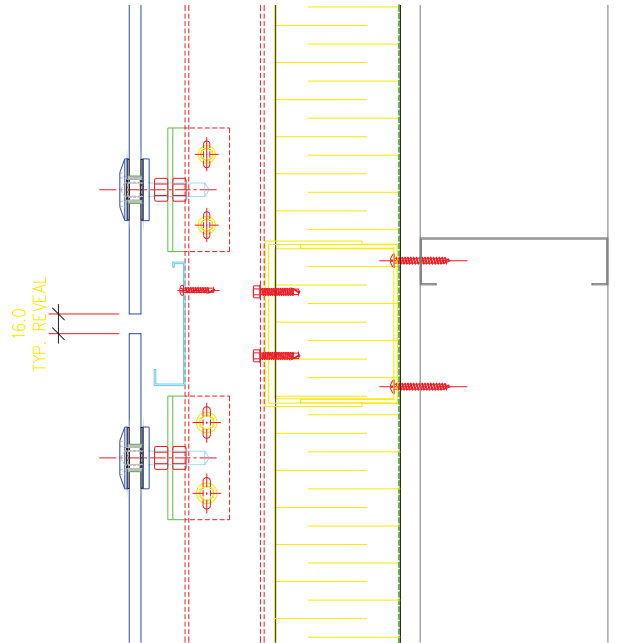

Ferguson

Ferguson • EAP RS Panel Systems

Ferguson

Building Your Visions

Ferguson-EAP RS Panel Systems

Ferguson's RS (Rain Screen) Panel Systems are available in several various configurations including aluminum panels, glass panels, and Trespa panels. All systems are dry joint rain screen systems and are designed for easy installation. The limit to colours and finish is only limited by your imagination. Contact Ferguson for your project.

Glass Panel Rain Screen System Typical Detail

Aluminum Panel Rain Screen System Typical Detail