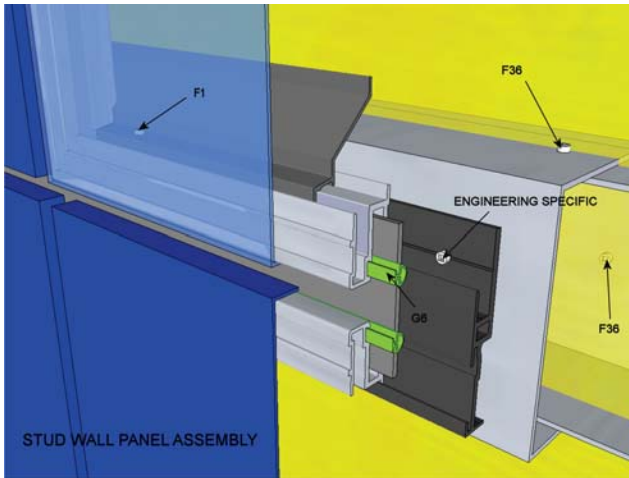

Ferguson

Ferguson • EAP RS Panel Systems

Ferguson

Building Your Visions

Ferguson-EAP RS Panel Systems

Ferguson's RS (Rain Screen) Panel Systems are available in several various configurations including aluminum panels, glass panels, and Trespa panels. All systems are dry joint rain screen systems and are designed for easy installation. The limit to colours and finish is only limited by your imagination. Contact Ferguson for your project.

Glass Panel Rain Screen System Typical Detail

Aluminum Panel Rain Screen System Typical Detail