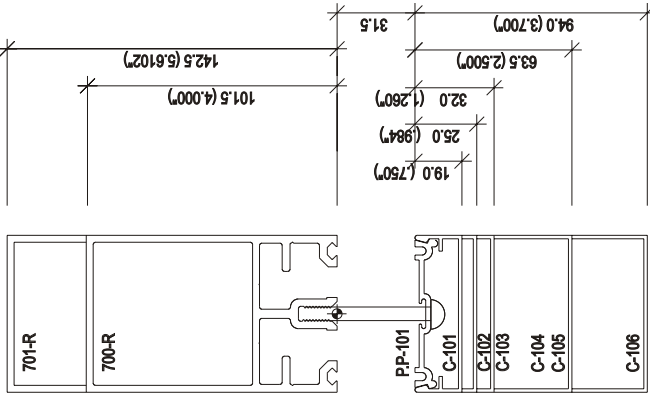

TYPICAL 63.5 (2.5") 700 SERIES SKYLIGHT DETAILS

RAFTER	SIZE mm	SIZE inches
700-R	63.5 X 101.5	2.500 X 4.000
701-R	63.5 X 133.5	2.500 X 5.6102
PURLIN	702-P	63.5 X 63.5
FACE CAP	C-101	63.5 X 19.0
C-102	63.5 X 25.0	2.500 X 0.984
C-103	63.5 X 32.0	2.500 X 1.260
C-104	63.5 X 63.5	2.500 X 2.500
C-105	63.5 X 63.5	2.500 X 2.500
C-106	63.5 X 94.0	2.500 X 3.700
PRES. PLATE	PP-101	FITS ALL CAPS
673-PP	63.5 X 7.14	2.500 X 0.281
677-PP	63.5 X 4.50	2.500 X 0.177

ENGINEERED ALUMINUM PRODUCTS E.A.P. 4S700 SERIES

BUILDING YOUR VISION

Sky 4S700
PAGE 1

1284474310081811017819703#46.DWG